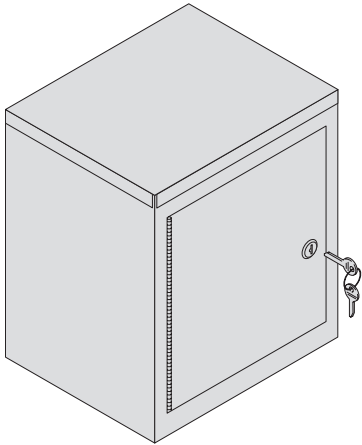

Nar-Lock narcotic cabinet

Inner & Outer Door each w/cylinder lock cabinet

Model# NL-651

Features

- 15" h x 11" w x 8" d
- Inner & outer door each with cylinder lock.
- Keyed separately
- Constructed of 22 gauge, type 304 stainless steel, polished to a #4 finish.

Product Dimensions