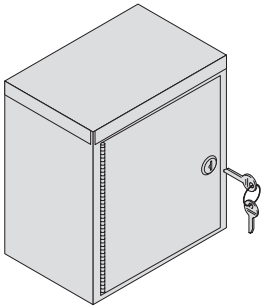

Nar-Lock narcotic cabinet

Inner & Outer Door each w/cylinder lock cabinet

Model# NL-801

Features

- 15" h x 22" w x 4" d
- Inner & outer door each with cylinder lock.
- Keyed separately
- Constructed of 22 gauge, type 304 stainless steel, polished to a #4 finish.

Product Dimensions