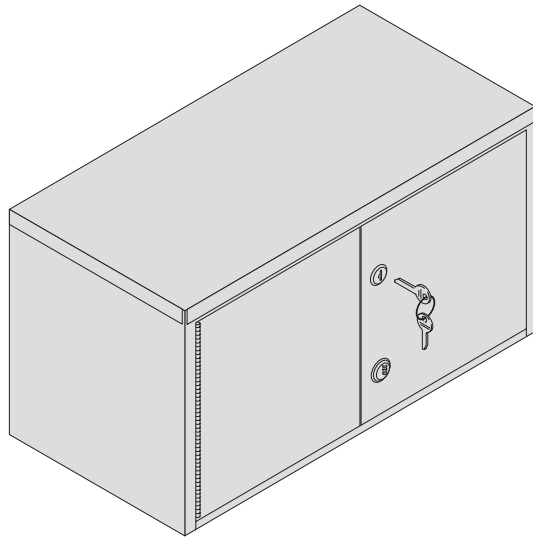

Nar-Lock narcotic cabinet

Combination & key lock cabinet

Model# NL-1CK-D

Features

- 21" w x 12" h x 10.5" d
- Key & combination lock
- Constructed of 20 gauge, type 304 stainless steel, polished to a #4 finish.

Product Dimensions