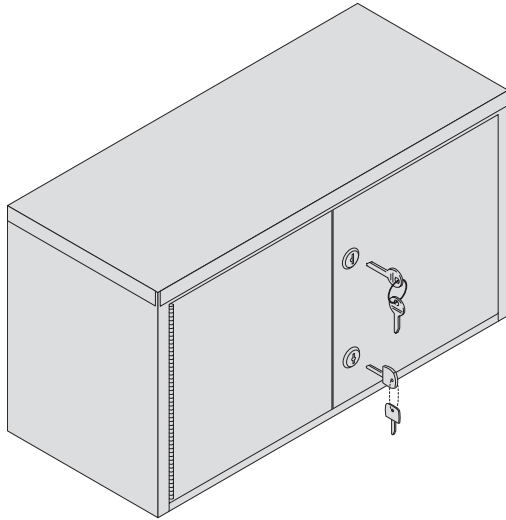

Nar-Lock narcotic cabinet

Double key lock cabinet

Model# NL-2K-D

Features

- 21" w x 12" h x 10" d
- Double key lock, keyed separately.
- Constructed of 20 gauge, type 304 stainless steel, polished to a #4 finish.

Product Dimensions