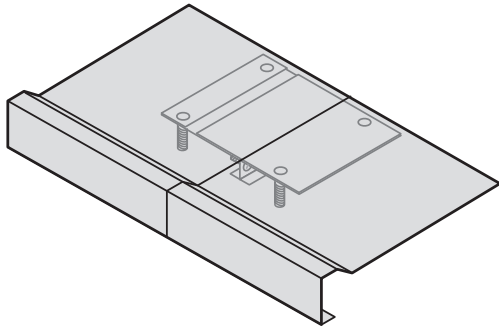

Stainless Steel Countertop

Hairline joint connector

Features

- Counter top shipped with connector installed
- Connector shipped with all hardware needed

Product Dimensions

Top plate slides over lower plate tongue and groove style, then bolt together.