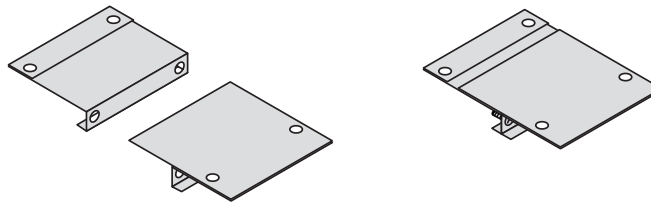

Stainless Steel Countertop

Hairline joint connector

Features

- Counter top shipped with connector installed
- Connector shipped with all hardware needed

Product Dimensions

Top plate slides over lower plate tongue and groove style, then bolt together.