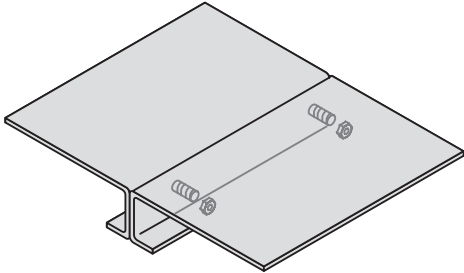

Stainless Steel Countertop

Knuckle joint connector

Features

- Counter top shipped with plates installed
- Connector shipped with all hardware needed

Product Dimensions

Side View

Inter Dyne Systems, Inc.
676 Ellis Road, Norton Shores, MI 49441
Ph: 877.4ss.labs
www.interdynesystems.com