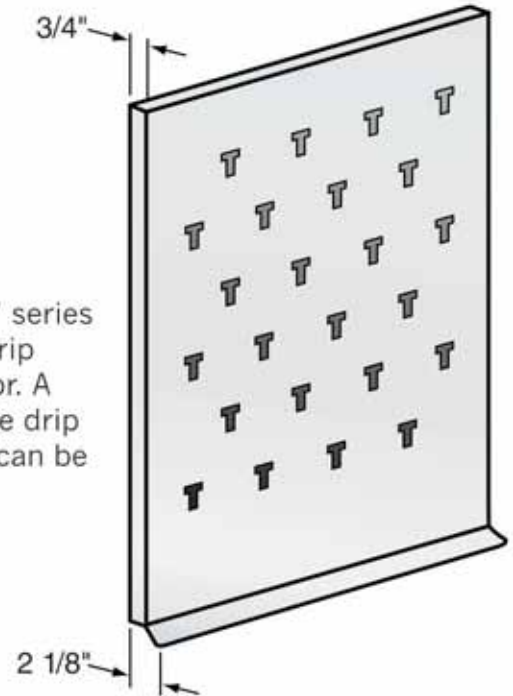

AVAILABLE IN TWO STYLES

"V" VICTORIA SERIES

The "V" series has a catch drain and an integral drip trough available in 2 or 4 inches.

"B" BARON SERIES

The "B" series has a drip deflector. A separate drip trough can be added.

The versatile MOD-RACK™ is more than a pegboard. With the simple addition of available accessories, it becomes a clutter free work station. MOD-RACK™ lightweight stainless steel laboratory pegboards are available in two styles and several sizes to meet every lab condition.