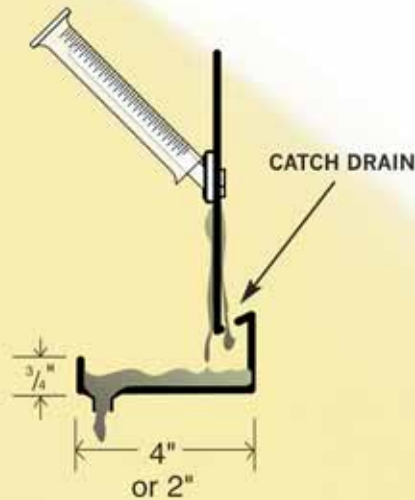

AVAILABLE IN TWO STYLES

"V" VICTORIA SERIES

The "V" series has a catch drain and an integral drip trough available in 2 or 4 inches.

"B" BARON SERIES

The "B" series has a drip deflector. A separate drip trough can be added.

The versatile MOD-RACK™ is more than a pegboard. With the simple addition of available accessories, it becomes a clutter free work station. MOD-RACK™ lightweight stainless steel laboratory pegboards are available in two styles and several sizes to meet every lab condition.