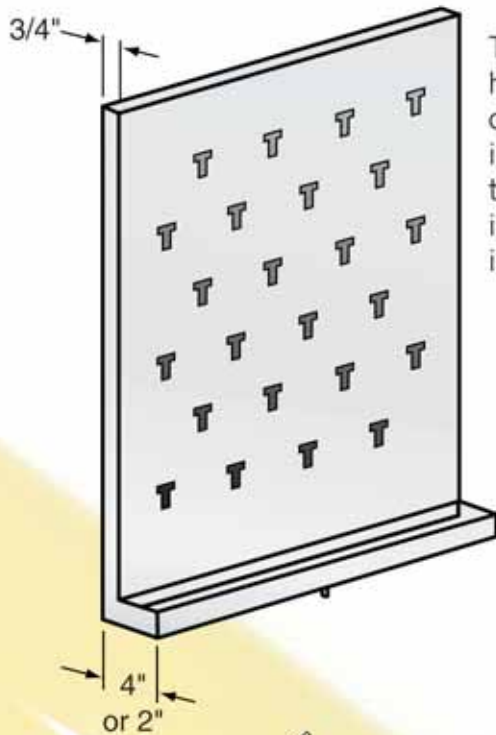

AVAILABLE IN TWO STYLES

"V" VICTORIA SERIES

The "V" series has a catch drain and an integral drip trough available in 2 or 4 inches.

"B" BARON SERIES

The "B" series has a drip deflector. A separate drip trough can be added.

The versatile MOD-RACK™ is more than a pegboard. With the simple addition of available accessories, it becomes a clutter free work station. MOD-RACK™ lightweight stainless steel laboratory pegboards are available in two styles and several sizes to meet every lab condition.