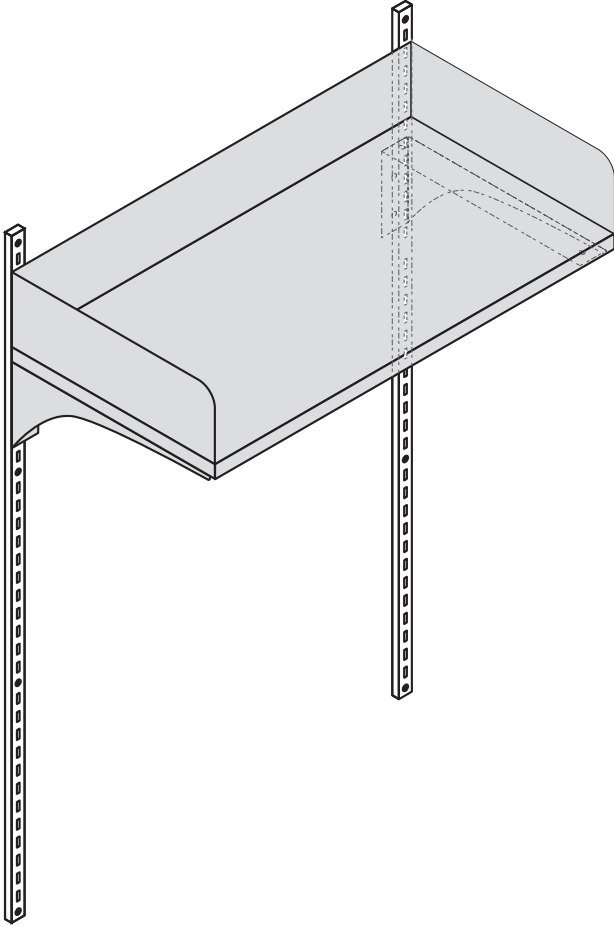

INTER DYNE
SYSTEMS

Inter Dyne Systems, Inc.
676 Ellis Road
Norton Shores, MI 49441
Ph: 877.4ss.labs
www.interdynesystems.com

Stainless Steel Carboy Shelves

Standard Mount Carboy Shelf

Features

- All stainless steel construction
- Made from 18 gauge material
- Type 304 stainless steel, #4 finish
- 4" h wraparound

Model Number

CS-18-S
CS-20-S
CS-24-S
CS-30-S
CS-32-S
CS-36-S
CS-48-S

Dimension

18" w x 12" d
20" w x 12" d
24" w x 12" d
30" w x 12" d
32" w x 12" d
36" w x 12" d
48" w x 12" d