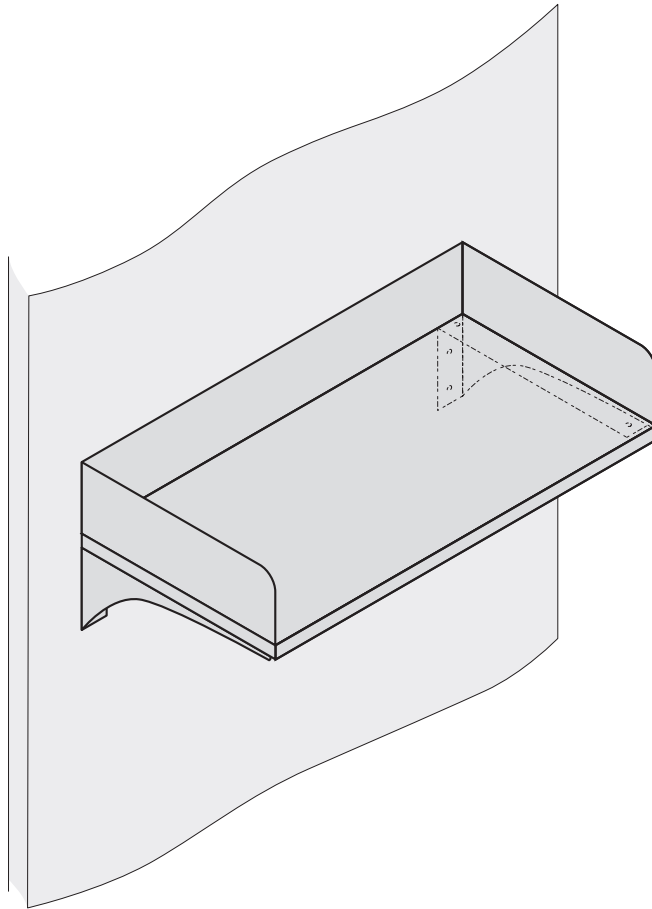

INTER DYNE
SYSTEMS

Inter Dyne Systems, Inc.
676 Ellis Road
Norton Shores, MI 49441
Ph: 877.4ss.labs
www.interdynesystems.com

Stainless Steel Carboy Shelves

Wall Mount Carboy Shelf

Features

- All stainless steel construction
- Made from 18 gauge material
- Type 304 stainless steel, #4 finish
- 4" h wraparound

Model Number

CS-18-W
CS-20-W
CS-24-W
CS-30-W
CS-32-W
CS-36-W
CS-48-W

Dimension

18" w x 12" d
20" w x 12" d
24" w x 12" d
30" w x 12" d
32" w x 12" d
36" w x 12" d
48" w x 12" d