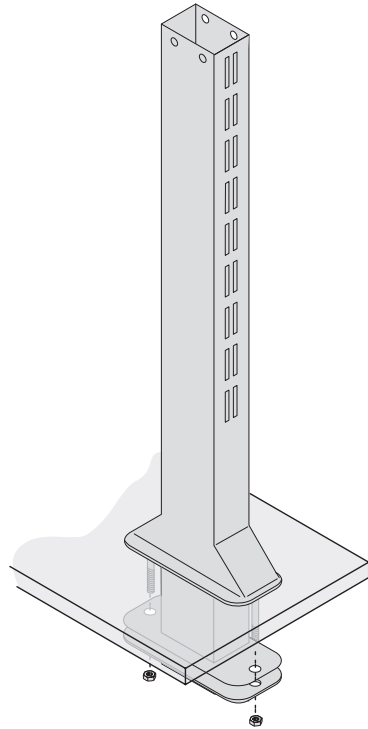

## Discovery Shelving

## Table Top Post & Bracket

**Model# DP-48**

### Features

- Painted (DP)
- Stainless steel (DPS)
- 12 gauge construction
- Post slotted both sides

### Dimensions

48" h x 3" w x 2" d  
 48" h x 3" w x 2" d