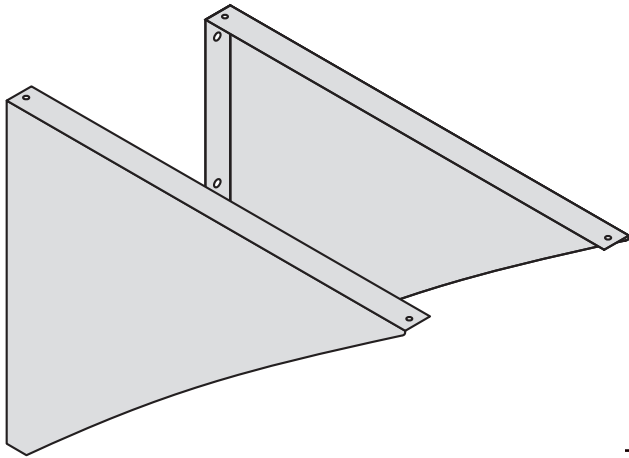

## Stainless Steel Brackets

## Countertop Bracket

### Features

- All stainless steel construction
- Made from 16 gauge material
- Type 304 stainless steel, #4 finish

### Dimensions

24.5"d x 18"h x 1.5"w  
29.5"d x 18"h x 1.5"w