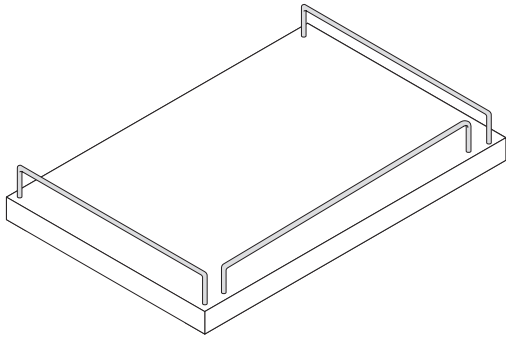

# Stainless Steel Wall Shelves

# Seismic lip

### Features

- All stainless steel construction
- Made from 18 gauge material
- 11" and 14" long
- Lip from 1/4" type 304 stainless steel rod, #4 finish

### Dimensions

- 11"w x 2"h x 1/4"diam.
- 14"w x 2"h x 1/4"diam.

11"

14"

INTER DYNE  
SYSTEMS

Inter Dyne Systems, Inc.  
676 Ellis Road, Norton Shores, MI 49441  
Ph: 877.4ss.labs  
[www.interdynesystems.com](http://www.interdynesystems.com)