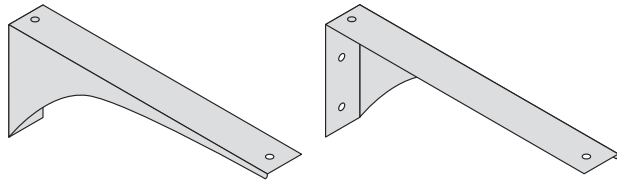

# Stainless Steel Brackets

## Wall mount bracket

### Features

- All stainless steel construction
- Made from 16 gauge material
- Type 304 stainless steel, #4 finish

### Dimensions

- 12"
- 16"
- 18"