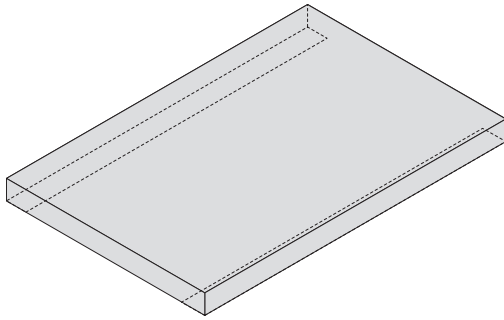

Stainless Steel Wall Shelves

Wall shelf 12" deep

<i>Features</i>	<i>Model Number</i>	<i>Dimensions</i>
• All stainless steel construction	WS-1812	18"w x 12"d x 1"h
• Made from 18 gauge material	WS-2412	24"w x 12"d x 1"h
• Type 304 stainless steel	WS-3012	30"w x 12"d x 1"h
#4 finish	WS-3612	36"w x 12"d x 1"h
	WS-4812	48"w x 12"d x 1"h
	WS-6012	60"w x 12"d x 1"h
	WS-7212	72"w x 12"d x 1"h