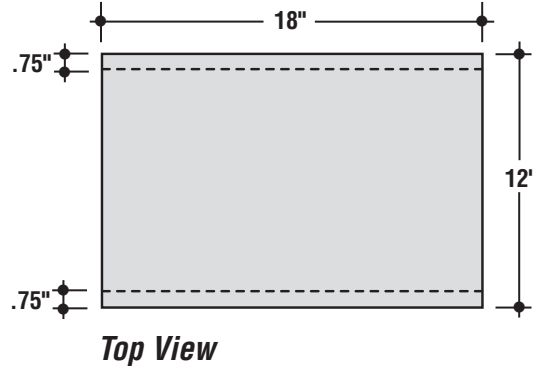

Product Dimensions

Inter Dyne Systems, Inc.
676 Ellis Road, Norton Shores, MI 49441
Ph: 877.4ss.labs
www.interdynesystems.com