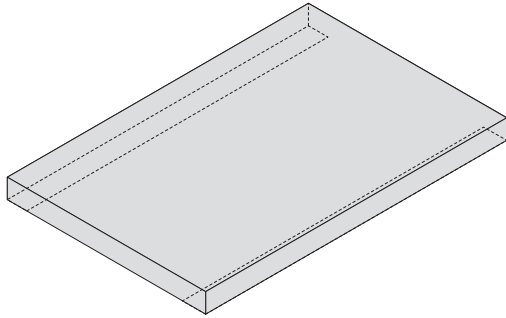

# Stainless Steel Wall Shelves

## Wall shelf 16" deep

### Dimensions

- 18"w x 16"d x 1"h
- 24"w x 16"d x 1"h
- 30"w x 16"d x 1"h
- 36"w x 16"d x 1"h
- 48"w x 16"d x 1"h
- 60"w x 16"d x 1"h
- 72"w x 16"d x 1"h

### Product Dimensions