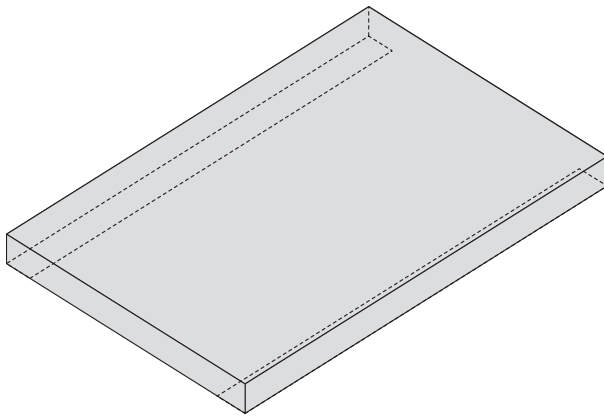

Stainless Steel Wall Shelves

Wall shelf 16" deep

<i>Features</i>	<i>Model Number</i>	<i>Dimensions</i>
• All stainless steel construction	WS-1816	18"w x 16"d x 1"h
• Made from 18 gauge material	WS-2416	24"w x 16"d x 1"h
• Type 304 stainless steel, #4 finish	WS-3016	30"w x 16"d x 1" h
	WS-3616	36"w x 16"d x 1" h
	WS-4816	48"w x 16"d x 1" h
	WS-6016	60"w x 16"d x 1" h
	WS-7216	72"w x 16"d x 1" h