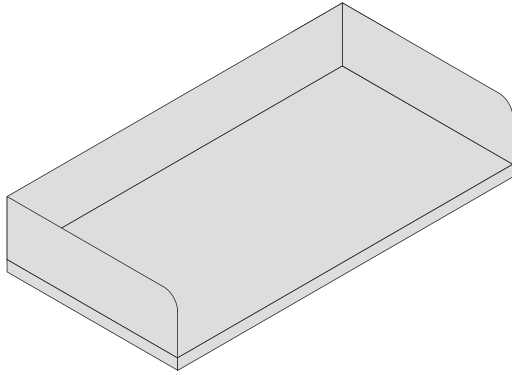

Stainless Steel Wall Shelves

Wall shelf with wraparound

<i>Features</i>	<i>Model Number</i>	<i>Dimensions</i>
• All stainless steel construction	WS-1812-WA	18"w x 12"d x 1"h
• Made from 18 gauge material	WS-2412-WA	24"w x 12"d x 1"h
• Type 304 stainless steel, #4 finish	WS-3012-WA	30"w x 12"d x 1"h
	WS-3612-WA	36"w x 12"d x 1"h
• 4" high stainless steel wrap around	WS-4812-WA	48"w x 12"d x 1"h
	WS-6012-WA	60"w x 12"d x 1"h
	WS-7212-WA	72"w x 12"d x 1"h