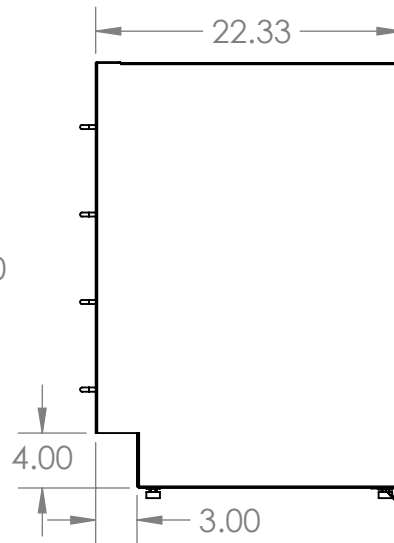

# PRODUCT DIMENSIONS

REMOVEABLE BACK

ADJUSTABLE/REMOVEABLE RUBBER BOTTOM FOOT

**UNLESS OTHERWISE SPECIFIED:**

DIMENSIONS ARE IN INCHES  
TOLERANCES:  
ANGULAR ±2.50°  
ONE-PLACE ±0.5  
TWO-PLACE ±0.13

**PROPRIETARY AND CONFIDENTIAL**