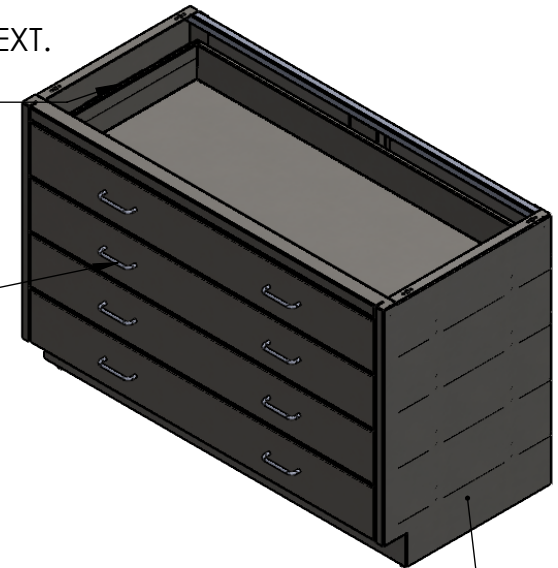

# PRODUCT DIMENSIONS

REMOVEABLE BACK

ADJUSTABLE/REMOVEABLE RUBBER BOTTOM FOOT

**UNLESS OTHERWISE SPECIFIED:**

DIMENSIONS ARE IN INCHES  
TOLERANCES:  
ANGULAR ±2.50°  
ONE-PLACE ±0.5  
TWO-PLACE ±0.13

**PROPRIETARY AND CONFIDENTIAL**