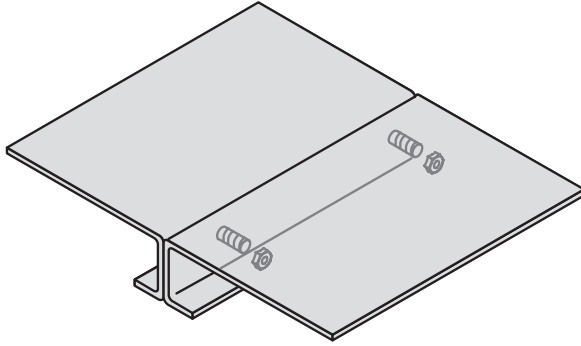

INTER DYNE
SYSTEMS

Inter Dyne Systems, Inc.
676 Ellis Road
Norton Shores, MI 49441
Ph: 877.4ss.labs
www.interdynesystems.com

Stainless Steel Countertop

Knuckle Joint Connector

Features

- Countertop shipped with plates installed
- Connector shipped with all hardware needed

Product Dimensions

SIDE VIEW