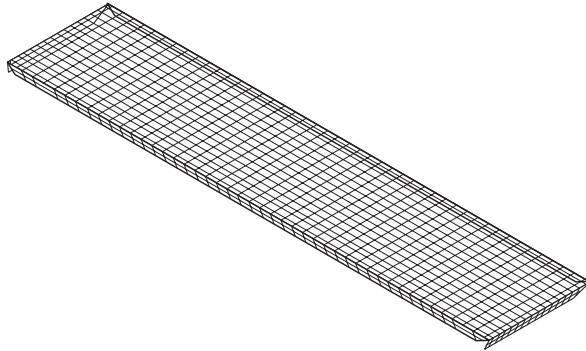

Screen Inserts

Screen insert

<i>Features</i>	<i>Model number</i>	<i>Dimension</i>
• All stainless steel construction	SI-18-2	18" x 2"
	SI-18-4	18" x 4"
• Made from 23 gauge stainless steel woven mesh	SI-20-2	20" x 2"
	SI-20-4	20" x 4"
• 304 finished 1414 woven cloth, #4 finish	SI-24-2	24" x 2"
	SI-24-4	24" x 4"
	SI-30-2	30" x 2"
	SI-30-4	30" x 4"
	SI-32-2	32" x 2"
	SI-32-4	32" x 4"
	SI-36-2	36" x 2"
	SI-36-4	36" x 4"
	SI-42-2	42" x 2"
	SI-42-4	42" x 4"
	SI-48-2	48" x 2"
	SI-48-4	48" x 4"