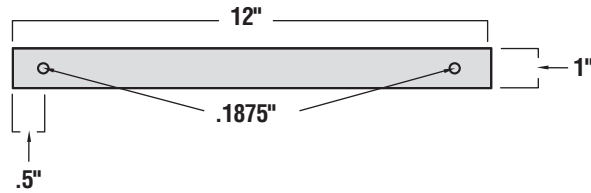

INTER DYNE
SYSTEMS

Inter Dyne Systems, Inc.
676 Ellis Road
Norton Shores, MI 49441
Ph: 877.4ss.labs
www.interdynesystems.com

Discovery Shelving

Shelf Brackets

Model# DB-12L & DB-12R

Features

- Painted (DB)
- Stainless steel (DBS)
- 14 gauge construction
- Custom sizes upon request

Model Number

DB-12-L
DB-12-R
DBS-12-L
DBS-12-R

Dimensions

6"h x 1"w x 12"d
6"h x 1"w x 12"d
6"h x 1"w x 12"d
6"h x 1"w x 12"d

Product Dimensions

TOP VIEW

SIDE VIEW

END VIEW