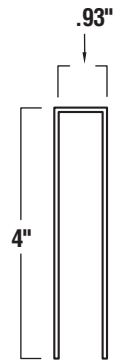

INTER DYNE
SYSTEMS

Inter Dyne Systems, Inc.
676 Ellis Road
Norton Shores, MI 49441
Ph: 877.4ss.labs
www.interdynesystems.com

Stainless Steel Brackets

Double Slot Brackets

Features

- All stainless steel construction
- Made from 16 gauge material
- Type 304 stainless steel, #4 finish

Model Number

SBD-12
SBD-16
SBD-18

Dimensions

12"
16"
18"

Product Dimensions

END VIEW

SIDE VIEW