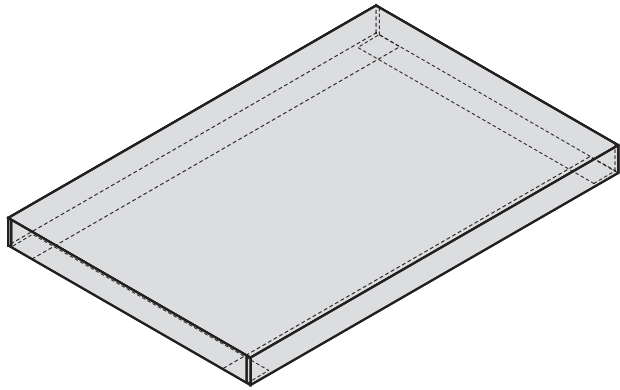

## Stainless Steel Wall Shelves

## Wall Shelf 16" Deep

### Dimensions

18"w x 16"d x 1"h  
24"w x 16"d x 1"h  
30"w x 16"d x 1"h  
36"w x 16"d x 1"h  
48"w x 16"d x 1"h  
60"w x 16"d x 1"h  
72"w x 16"d x 1"h

### Product Dimensions