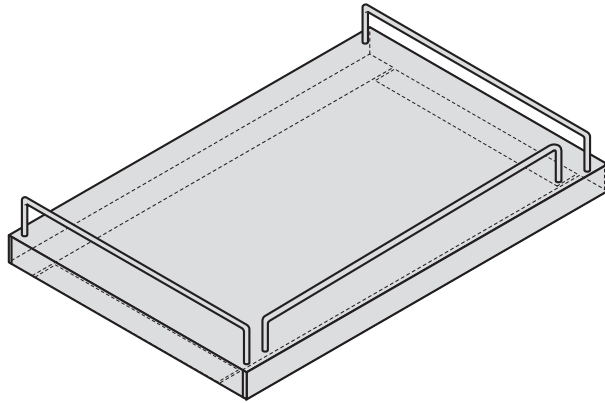

Inter Dyne Systems, Inc.
676 Ellis Road
Norton Shores, MI 49441
Ph: 877.4ss.labs
www.interdynesystems.com

Stainless Steel Wall Shelves

Wall Shelf With Seismic Lip

Features

- All stainless steel construction
- Made from 18 gauge material
- 3 to 7 seismic lips included, depending on shelf width
- Lip from 1/4" type 304 stainless steel rod, #4 finish

Model Number

WS-1812-SL
WS-2412-SL
WS-3012-SL
WS-3612-SL
WS-4812-SL
WS-6012-SL
WS-7212-SL

Dimensions

18"w x 12"d x 1"h
24"w x 12"d x 1"h
30"w x 12"d x 1"h
36"w x 12"d x 1"h
48"w x 12"d x 1"h
60"w x 12"d x 1"h
72"w x 12"d x 1"h